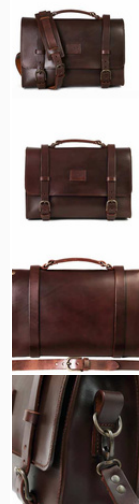

Leather Cuoio Dark Brown

Mod119CDB
Cuoio Havana 28

Leather Cuoio Brown

Mod119CB
Cuoio Brown 28