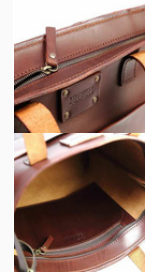

Leather Dark Brown

Mod147CDB

Cuoio Havana 28

Leather Brown

Mod147CB

Cuoio Brown 28