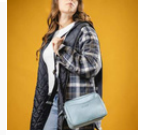

CROSSBODY BAG MOD. SAUSALITO

Leather Crossbody Light Blue
Mod322ALB
Sausalito Collection

Leather Crossbody Pistachio
Mod322APIS
Sausalito Collection