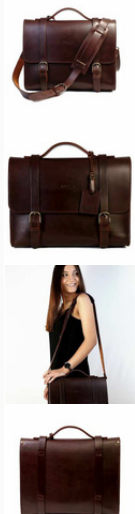

## Leather Cuoio Brown

Mod101CB  
Cuoio Havana 28

# BRIEFCASE MOD. 125

## Leather Cuoio Black

Mod125CBL  
Black 38

## Leather Cuoio Dark Brown

Mod125CDB  
Cuoio Havana 28