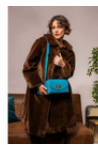

CROSSBODY BAG MOD. THE SMALL BOX

Leather Black

Mod290CBL
Black 38

Leather Light Blue

Mod290C LBLUE
Cuoio Light Blue 19