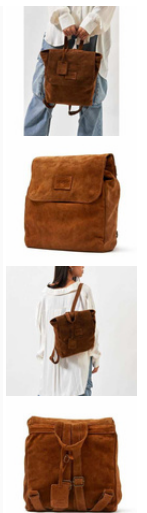

Leather Brown

Mod238SBR

Brown 28